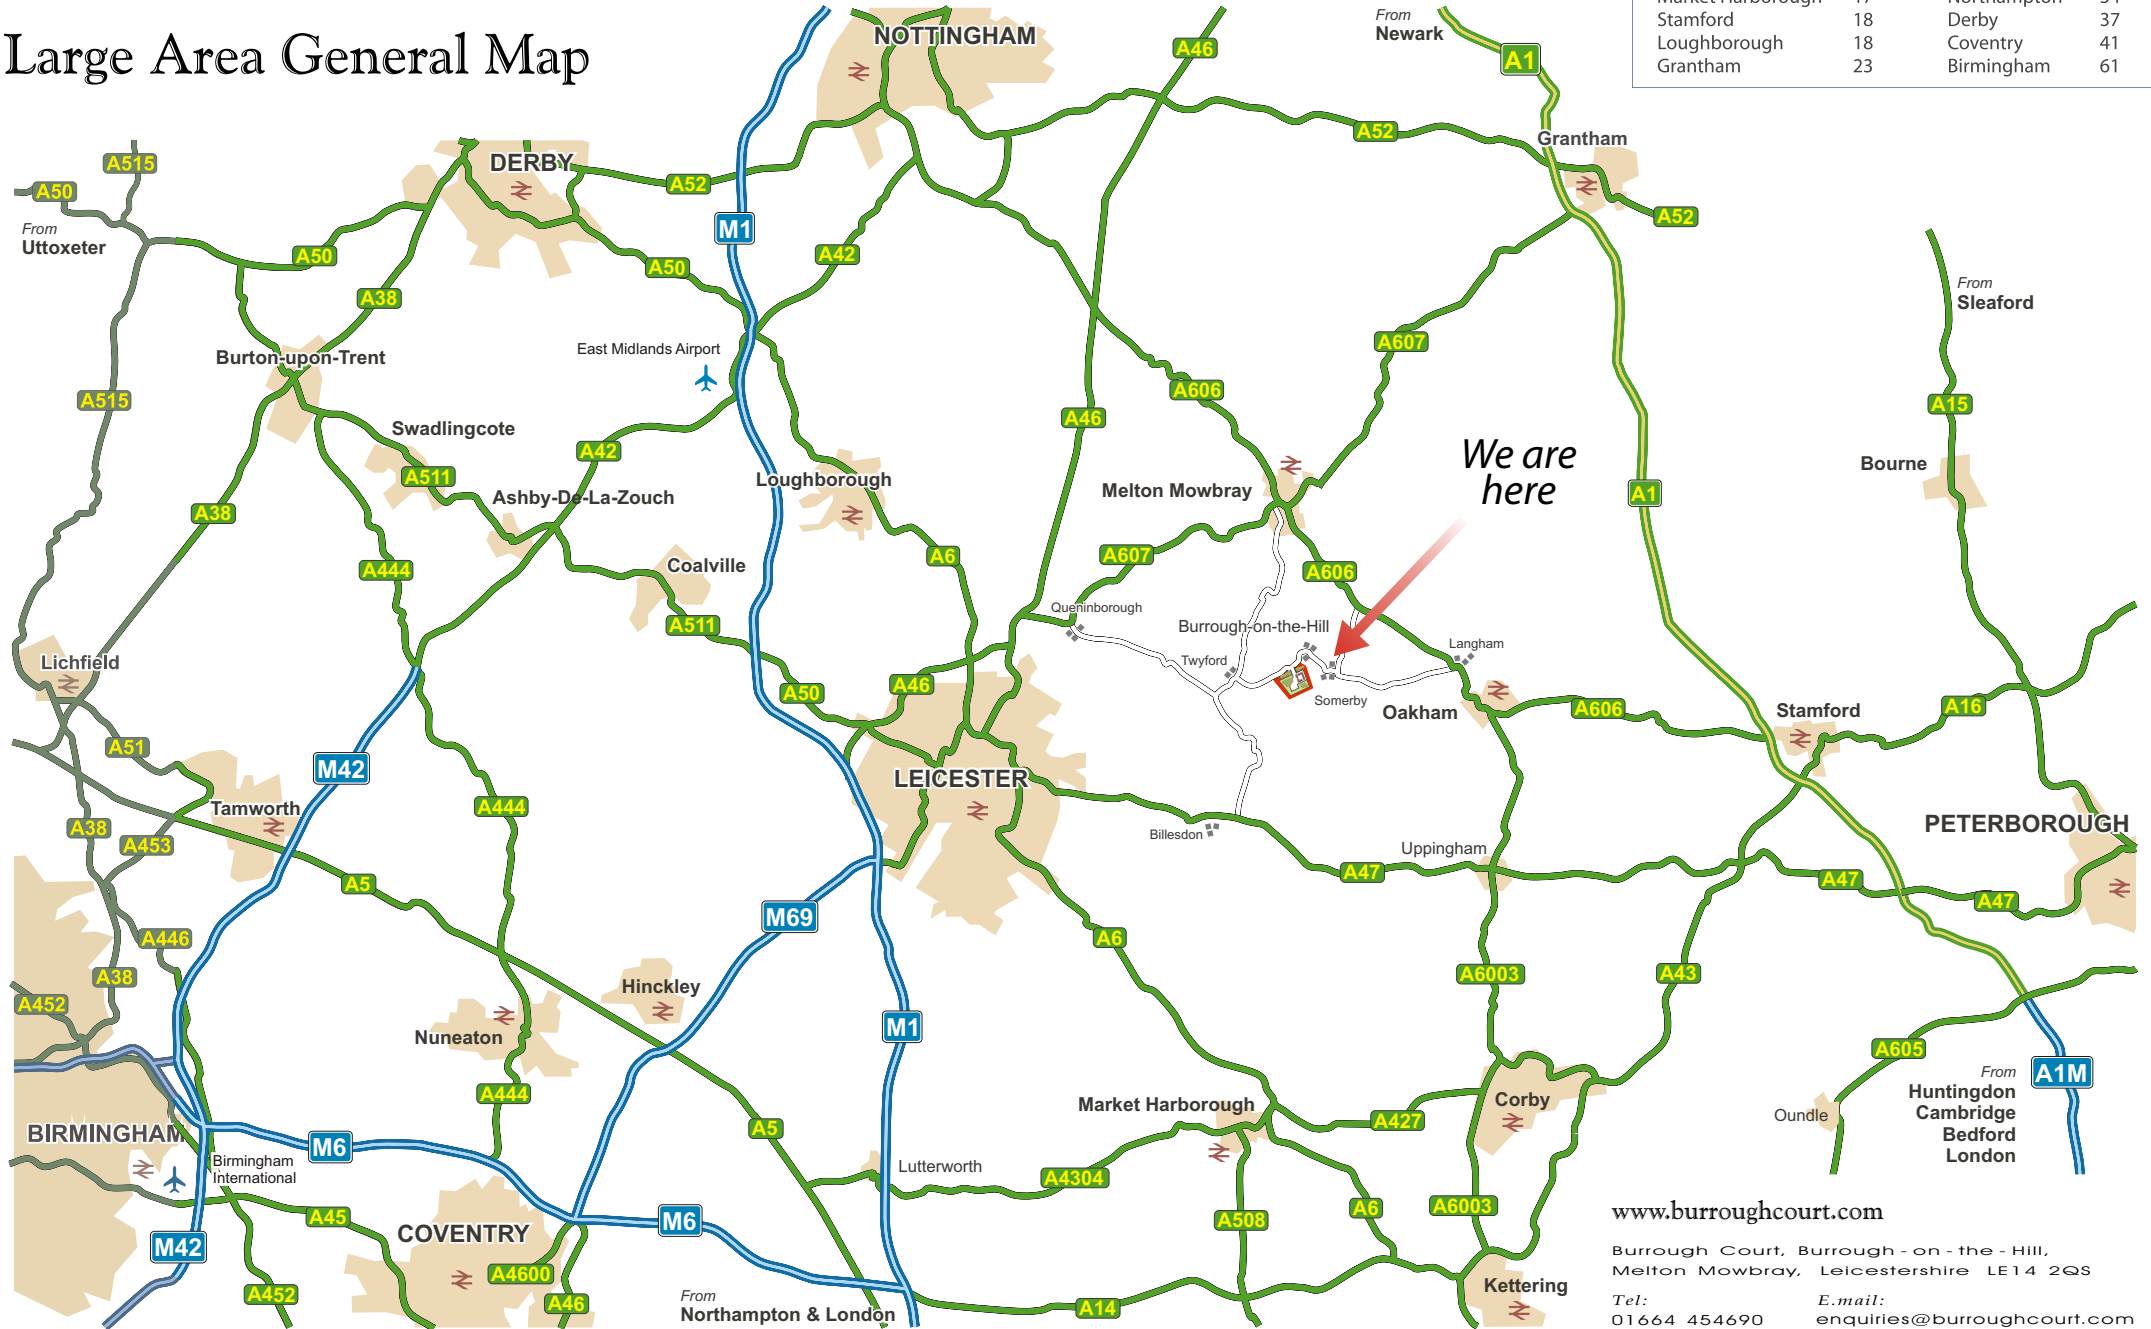

BURROUGH COURT

OFFICES ♦ MEETING ROOMS ♦ BUSINESS UNITS

Large Area General Map

Distances to Burrough Court

	MILES		MILES
Melton Mowbray	6	Nottingham	25
Oakham	8	Kettering	30
Leicester	17	Peterborough	33
Market Harborough	17	Northampton	34
Stamford	18	Derby	37
Loughborough	18	Coventry	41
Grantham	23	Birmingham	61